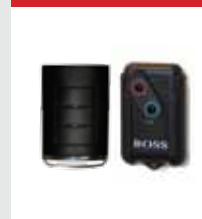

Remote handset

Comes with two or three buttons which act as multi-functional hand transmitters. It can also be programmed to open different doors or gates on the one-handset.