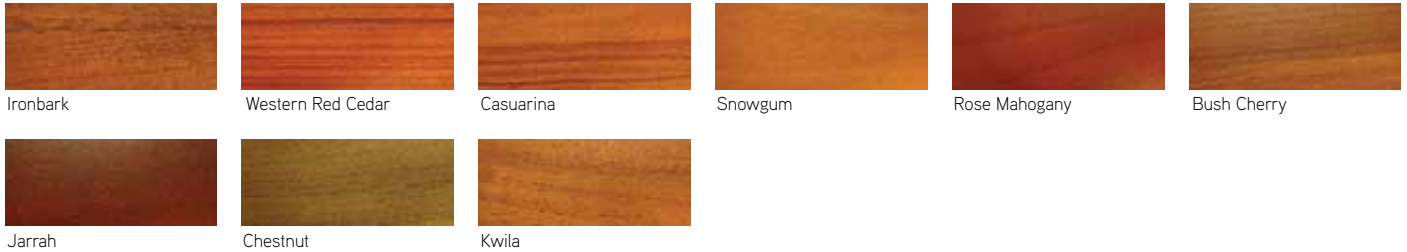

Steel-Line's COLOUR CHART

DecoWood® Range

DecoWood® Range	Roller	Heritage	Ranch	Slimline	Glacier
 Ironbark	✗	✓	✓	✓	✓
 Western Red Cedar	✗	✓	✓	✓	✓
 Casuarina	✗	✓	✓	✓	✓
 Snowgum	✗	✓	✓	✓	✓
 Rose Mahogany	✗	✓	✓	✓	✓
 Bush Cherry	✗	✓	✓	✓	✓
 Jarrah	✗	✓	✓	✓	✓
 Chestnut	✗	✓	✓	✓	✓
 Kwila	✗	✓	✓	✓	✓

Notes

✓ : Product is available in DecoWood finish at DecoWood pricing. ✗ : Colour not available.

Colorbond® Range

Please note: All colours shown in this chart are a guide only. The limitations of printing processes make extremely accurate matches impossible. We strongly recommend comparing your choice with actual samples. As DecoWood® finishes are designed to look like timber, variations in colour may be evident. Additionally, Steel-Line reserves the right to vary or delete colours without notice.

Steel-Line's COLOUR CHART

Colorbond® Range		Roller	Heritage	Ranch	Slimline	Glacier
	Headland®	✓	<i>Powder Coat</i>	<i>Powder Coat</i>	<i>Powder Coat</i>	<i>Powder Coat</i>
	Manor Red®	✓	✓	✓	✓	✓
	Jasper®	✓	✓	✓	✓	✓
	Sandbank®	✓	✓	✓	✓	✓
	Classic Cream™	✓	✓	✓	✓	✓
	Surfmist®	✓	✓	✓	✓	✓
	Paper Bark®	✓	✓	✓	✓	✓
	Dune®	✓	✓	✓	✓	✓
	Shale Grey™	✓	✓	✓	✓	✓
	Windspray®	✓	✓	✓	✓	✓
	Woodland Grey®	✓	✓	✓	✓	✓
	Bushland®	✓	✓	✓	✓	✓
	Pale Eucalypt®	✓	<i>Powder Coat</i>	<i>Powder Coat</i>	<i>Powder Coat</i>	<i>Powder Coat</i>
	Wilderness®	✓	<i>Powder Coat</i>	<i>Powder Coat</i>	<i>Powder Coat</i>	<i>Powder Coat</i>
	Cottage Green®	✓	<i>Powder Coat</i>	<i>Powder Coat</i>	<i>Powder Coat</i>	<i>Powder Coat</i>
	Blue Ridge®	✓ [^]	<i>Powder Coat</i>	<i>Powder Coat</i>	<i>Powder Coat</i>	<i>Powder Coat</i>
	Deep Ocean®	✓	✓	✓	✓	✓
	Ironstone™	✓	✓	✓	✓	✓
	Night Sky®	✓ [^]	*	*	*	*
	Monument™	✓	✓	✓	✓	✓
	Evening Haze™	✓	✓	✓	✓	✓
	Loft™	✓	✓	✓	✓	✓
	Ready Prime®	✗	✓	✓	✓	✓
	Classic Cedar™	✗	✓ [#]	✓ [#]	✓ [#]	✓ [#]
	Dawn®	✗	✓ [#]	✓ [#]	✓ [#]	✓ [#]
	Zincalume®	✓	✗	✗	✗	✗